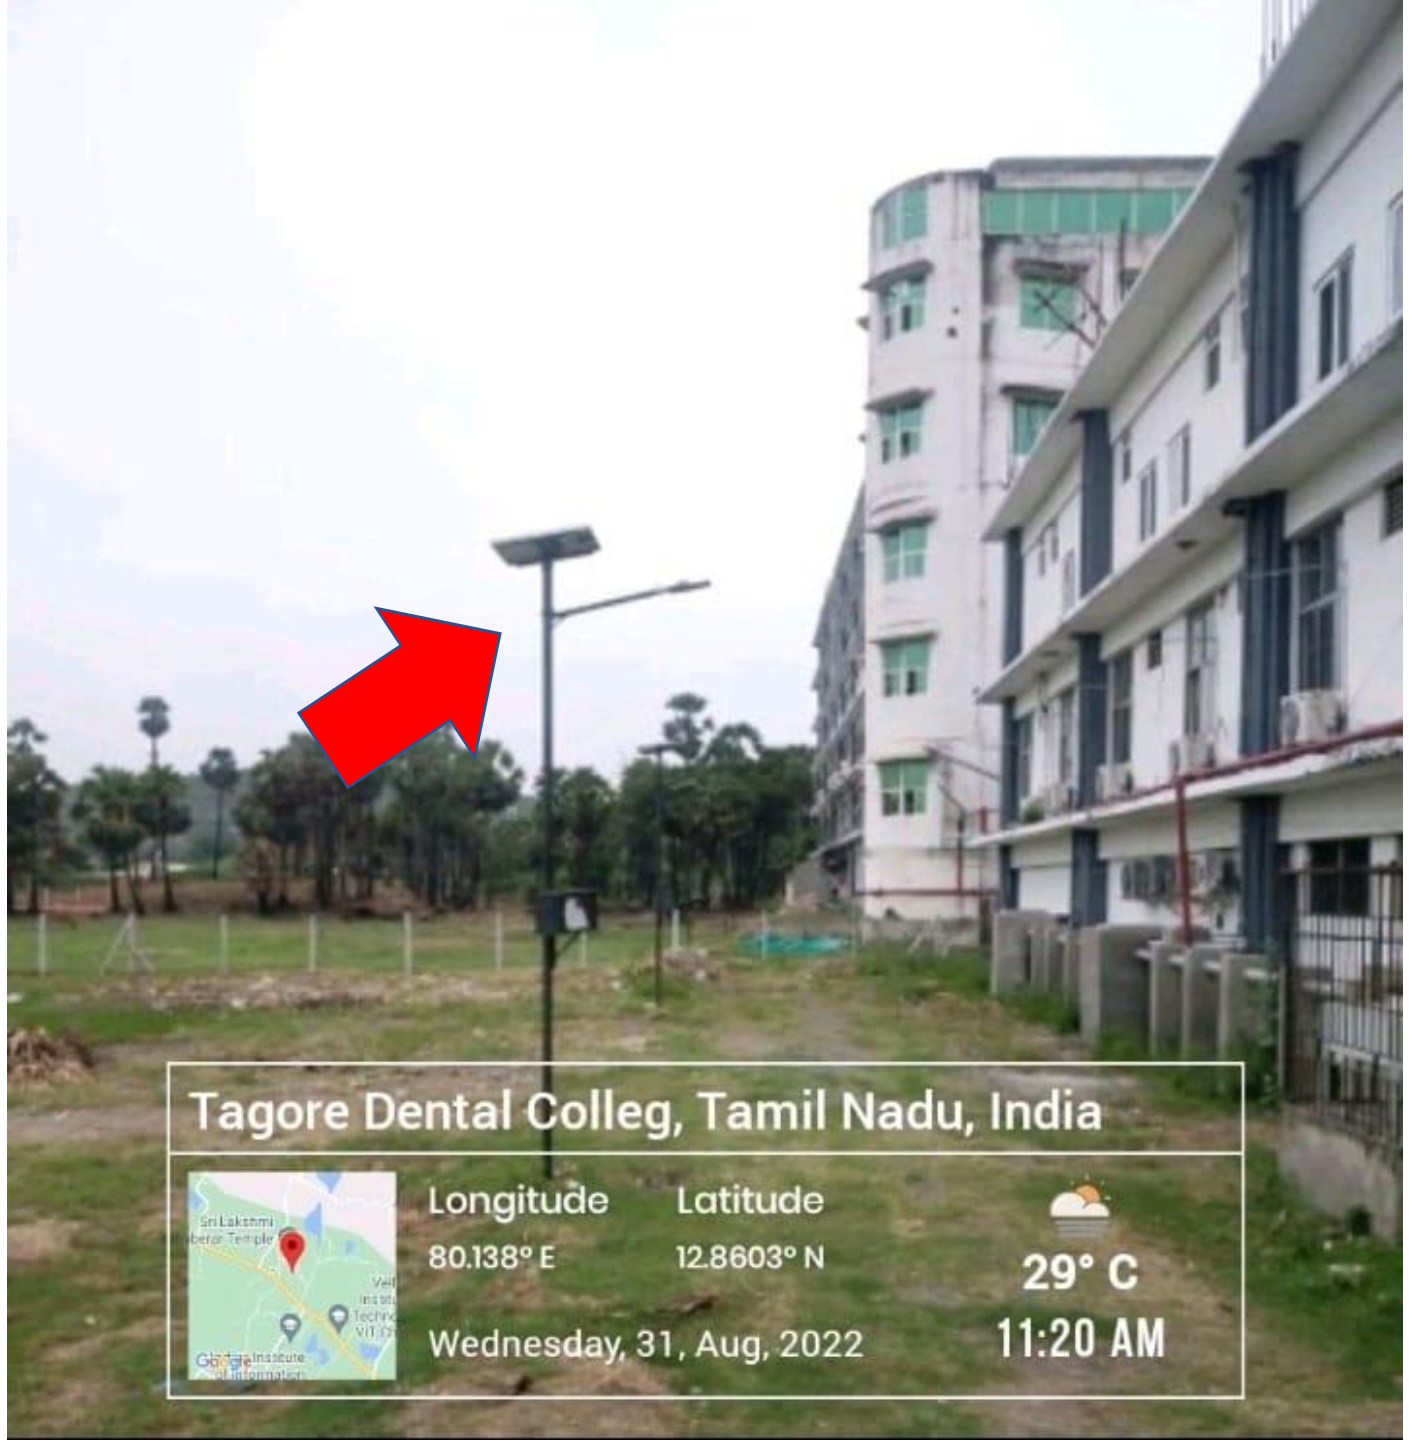

Tagore Dental Colleg, Tamil Nadu, India

Longitude

80.138° E

Latitude

12.8603° N

29° C

Wednesday, 31, Aug, 2022

11:20 AM